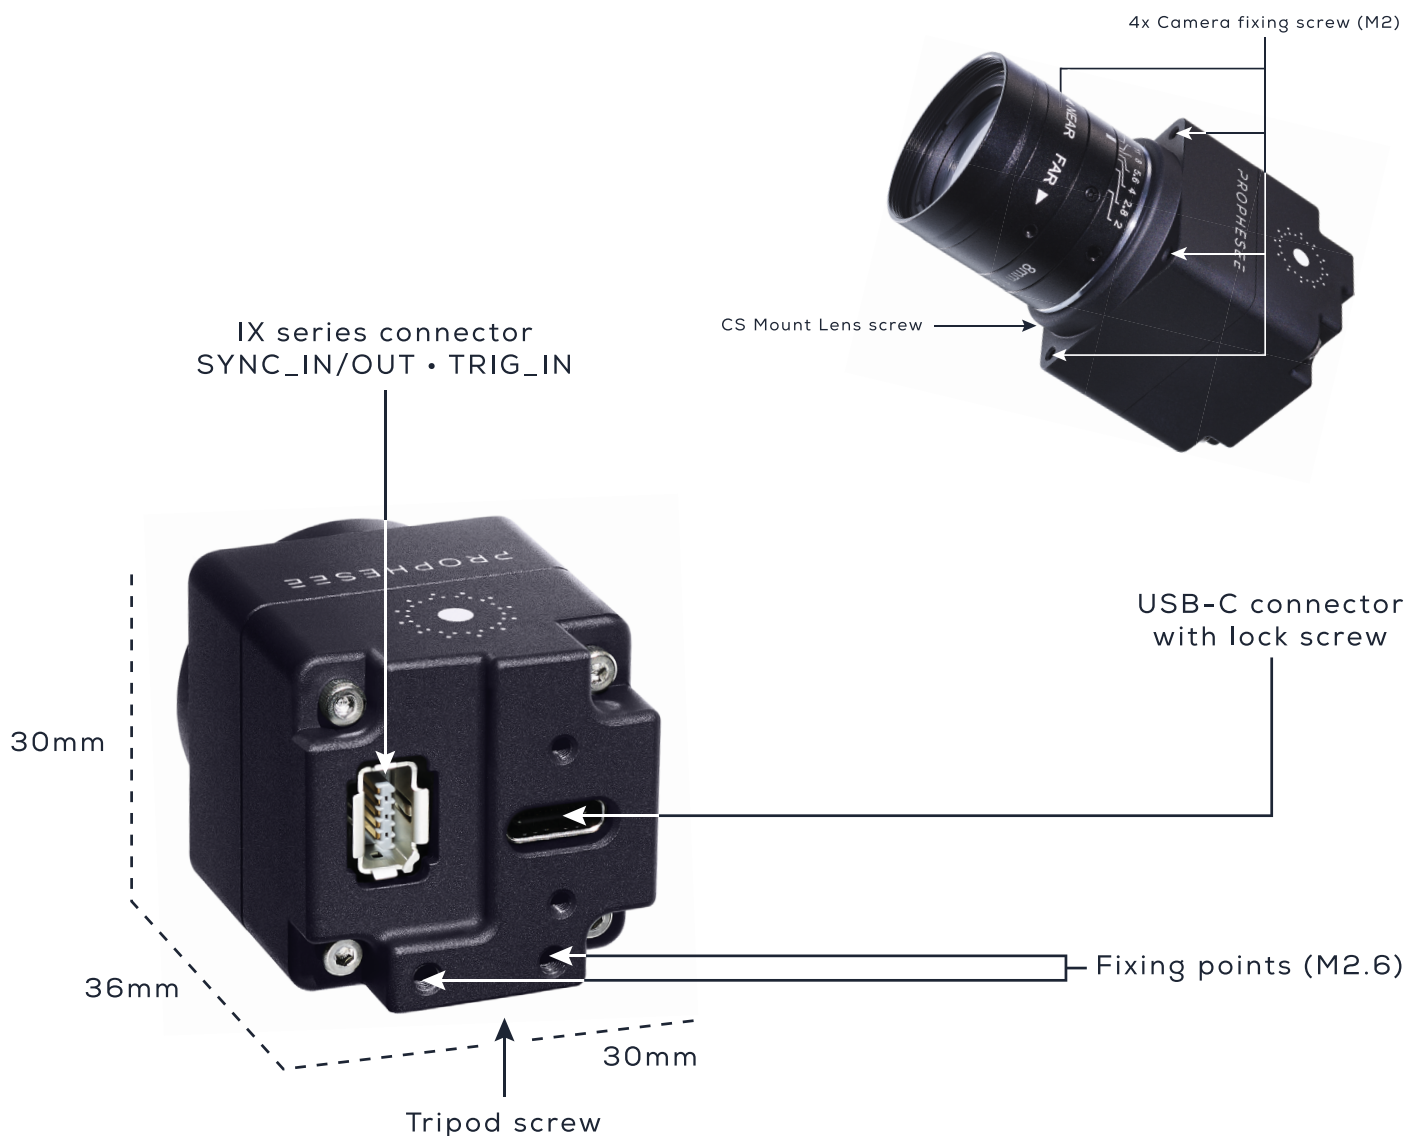

EVK4 HD

OVERVIEW

- Integrates [IMX636ES \(HD\)](#), stacked Event-based Vision Sensor released by Sony Semiconductor Solutions (“Sony”) and realized in collaboration between Sony and PROPHESEE
- Event camera evaluation kit with C/CS mount optics
 - High-Quality Aluminum alloy casing
 - Ultra-compact and light: 30x30x36mm, weighing just 40g
 - Built to endure: IEC certifications
(T° IEC 60068-2-14/Heat IEC 60068-2-78/Shocks IEC 60068-2-31/Electrostatic discharge IEC 61000-4-2 (Level 3))
 - Easy to embed: 4x M2 front + 2x M2.6 back fixing points + tripod screw
 - Bus-powered USB 3 compliant
- Adjustable Contrast Detection (CD) threshold for events
- Provided with: 1x C-mount 1/2.5” lens + 1x C-CS lens mount adapter + 1x tripod + 1x USB-C to USB-A cable
- Free access to the most comprehensive Event-Based Vision software suite: [Metavision Intelligence 2.3 onward](#)
- Knowledge Center access (Technical app notes, Advanced hardware manuals, Personal ticketing tool, Community Forum and more).
- 2 Hours premium support included

PROPHESSEE EVALUATION KIT 4 - HD

CHARACTERISTICS

Resolution (px)	1280 x 720	Pixel size (µm)	4.86 x 4.86	Interface (data output)	USB 3.0 (Type-C connector)
Latency (µs)	220	Camera Max. Bandwidth (Gbps)	1.6	Trigger In	IX Connector Type B
Dynamic Range (dB)	>86*	Camera power (W)	Typ 0.5	Sync In/Out	IX Connector Type B
Nominal contrast treshold (%)	25	Conformity	RoHS	Part number:	PEK4I36HDCDCS

*5 lux is the minimum light condition that guarantees imaging characteristics.

DR >120 dB can be reached based on low light cutoff measurement being: 0.08 lux (imaging characteristics not guaranteed).

MECHANIC		OPTIC		ADDITIONAL INFO	
EVK dimensions	30mm x 30mm x 36mm	D-FOV	47.7°	Power	Via USB
Weight	40g (excl. optic)	Ref.	Soyo Security Co 1/2.5" f2.0 C Mount		