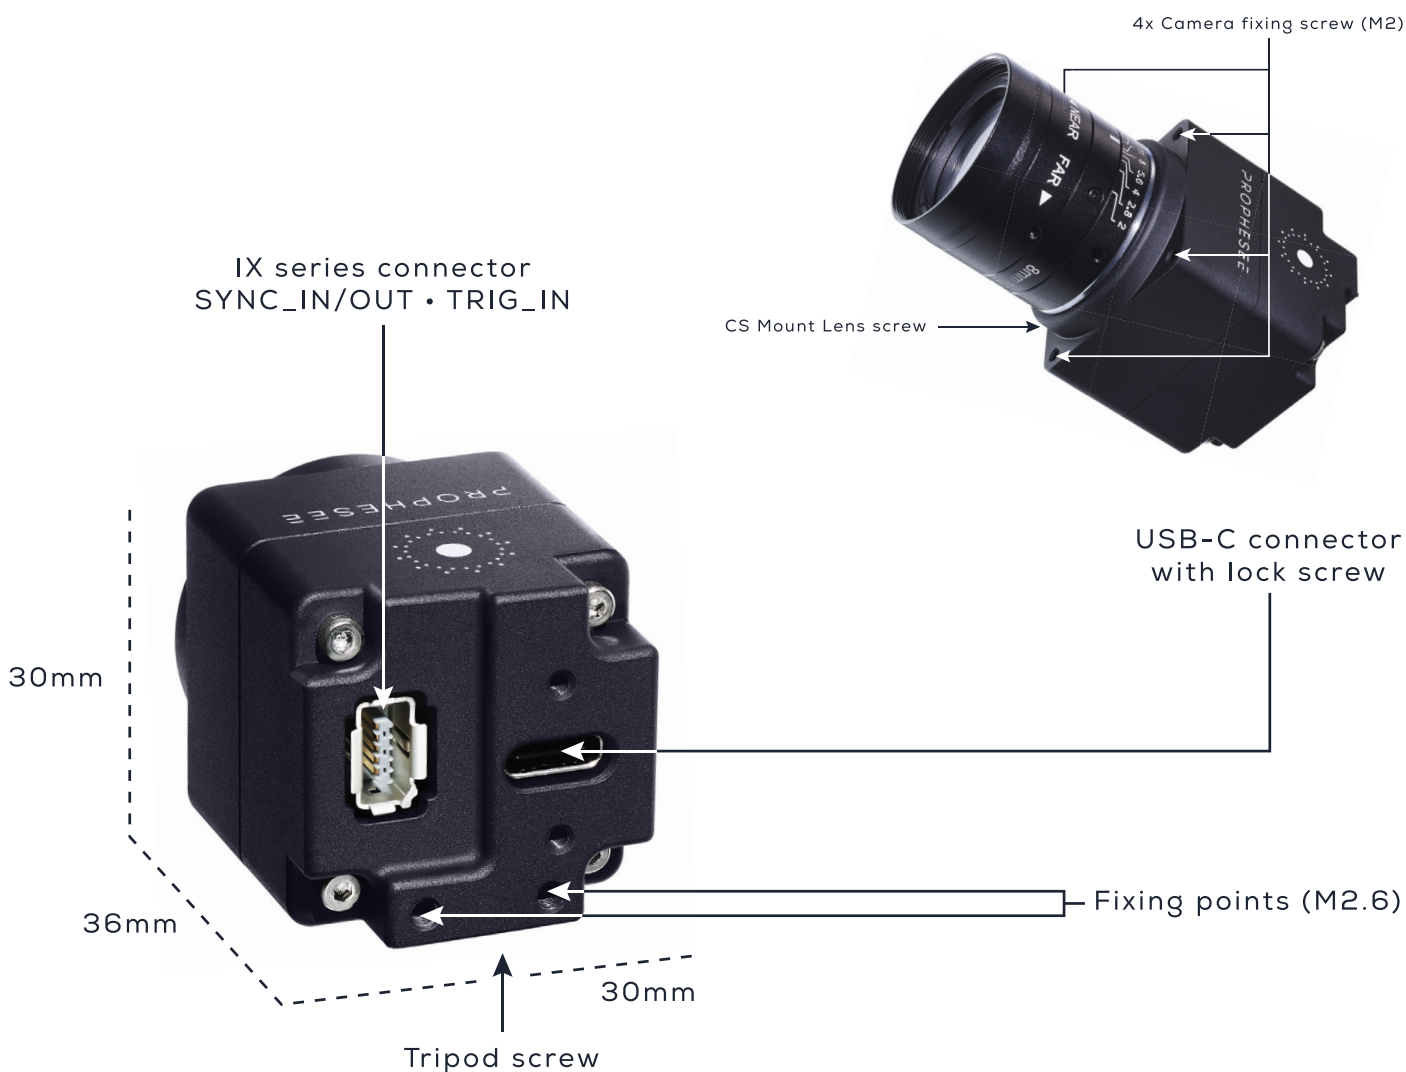

### OVERVIEW

- Integrates [IMX636 \(HD\)](#), stacked Event-based Vision Sensor released by Sony Semiconductor Solutions (“Sony”) and realized in collaboration between Sony and PROPHESEE
- Event camera evaluation kit with C/CS mount optics
  - High-Quality Aluminum alloy casing
  - Ultra-compact and light: 30x30x36mm, weighing just 40g
  - Built to endure: IEC certifications  
(T° IEC 60068-2-14/Heat IEC 60068-2-78/Shocks IEC 60068-2-31/Electrostatic discharge IEC 61000-4-2 (Level 3))
  - Easy to embed: 4x M2 front + 2x M2.6 back fixing points + tripod screw
  - Bus-powered USB 3 compliant
- Adjustable Contrast Detection (CD) threshold for events
- Provided with: 1x C-mount 1/2.5” lens + 1x C-CS lens mount adapter + 1x tripod + 1x USB-C to USB-A cable
- Included access to the latest Metavision SDK, the most comprehensive Event-Based Vision software suite (development license)
- Knowledge Center access (Technical app notes, Advanced hardware manuals, Personal ticketing tool, Community Forum and more).
- 2 hours of onboarding support within the first 2 months after purchase

## CHARACTERISTICS

Resolution (px)	1280 x 720	Pixel size (µm)	4.86 x 4.86	Interface (data output)	USB 3.0 (Type-C connector)
Latency (µs)	220	Camera Max. Bandwidth (Gbps)	1.6	Trigger In	IX Connector Type B
Dynamic Range (dB)	>86*	Camera power (w)	Typ 0.5	Sync In/Out	IX Connector Type B
Nominal contrast threshold (%)	25	Conformity	RoHS	Part number:	PEK4I36HDCDMP

\*5 lux is the minimum light condition that guarantees imaging characteristics.

DR >120 dB can be reached based on low light cutoff measurement being: 0.08 lux (imaging characteristics not guaranteed).

MECHANIC		OPTIC		ADDITIONAL INFO	
EVK dimensions	30mm x 30mm x 36mm	D-FOV	47.7°	Power	Via USB
Weight	40g (excl. optic)	Ref.	Soyo Security Co 1/2.5" f2.0 C Mount		