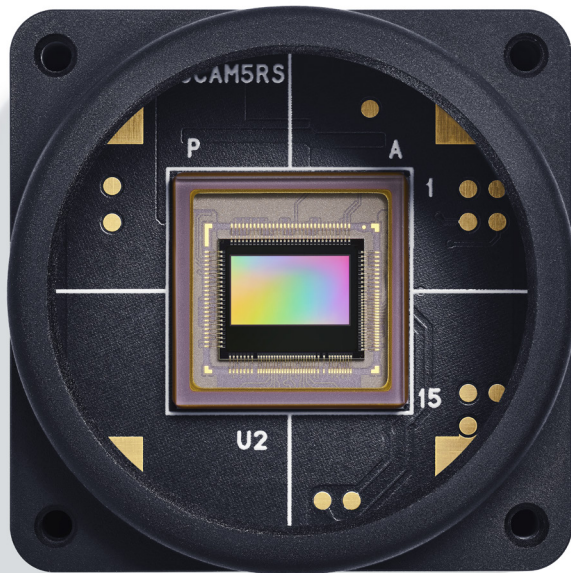

# PROPHSEEE EVALUATION KIT 4 - HD

START YOUR EVENT-BASED VISION EXPLORATION WITH PROPHESEE EVK4 HD. THE ULTRA-LIGHT AND COMPACT, HD METAVISION® EVALUATION KIT BUILT TO ENDURE FIELD TESTING CONDITIONS.

## EVK4 HD

### OVERVIEW

- Integrates [IMX636 \(HD\)](#), stacked Event-based Vision Sensor released by Sony Semiconductor Solutions (“Sony”) and realized in collaboration between Sony and PROPHESEE
- Event camera evaluation kit with C/CS mount optics
  - High-Quality Aluminum alloy casing
  - Ultra-compact and light: 30x30x36mm, weighing just 40g
  - Built to endure: IEC certifications  
(T° IEC 60068-2-14/Heat IEC 60068-2-78/Shocks IEC 60068-2-31/Electrostatic discharge IEC 61000-4-2 (Level 3))
  - Easy to embed: 4x M2 front + 2x M2.6 back fixing points + tripod screw
  - Bus-powered USB 3 compliant
- Adjustable Contrast Detection (CD) threshold for events
- Provided with: 1x C-mount 1/2.5” lens + 1x C-CS lens mount adapter + 1x tripod + 1x USB-C to USB-A cable
- Included access to the latest Metavision SDK, the most comprehensive Event-Based Vision software suite (development license)
- Knowledge Center access (Technical app notes, Advanced hardware manuals, Personal ticketing tool, Community Forum and more).
- 2 hours of onboarding support within the first 2 months after purchase

## CHARACTERISTICS

Resolution (px)	1280 x 720	Pixel size (µm)	4.86 x 4.86	Interface (data output)	USB 3.0 (Type-C connector)
Latency (µs)	220	Camera Max. Bandwidth (Gbps)	1.6	Trigger In	IX Connector Type B
Dynamic Range (dB)	>86*	Camera power (w)	Typ 0.5	Sync In/Out	IX Connector Type B
Nominal contrast threshold (%)	25	Conformity	RoHS	Part number:	PEK4I36HDCDMP